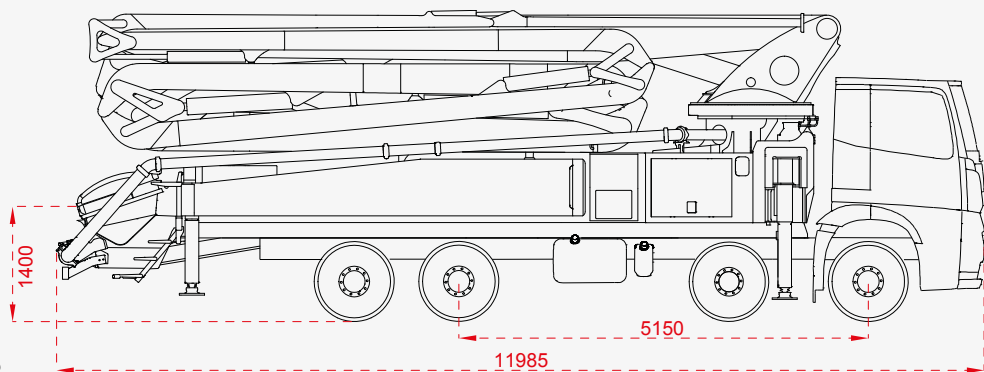

TRUCK MOUNTED CONCRETE PUMPS

## ● SUPPORT LEGS DIMENSIONS